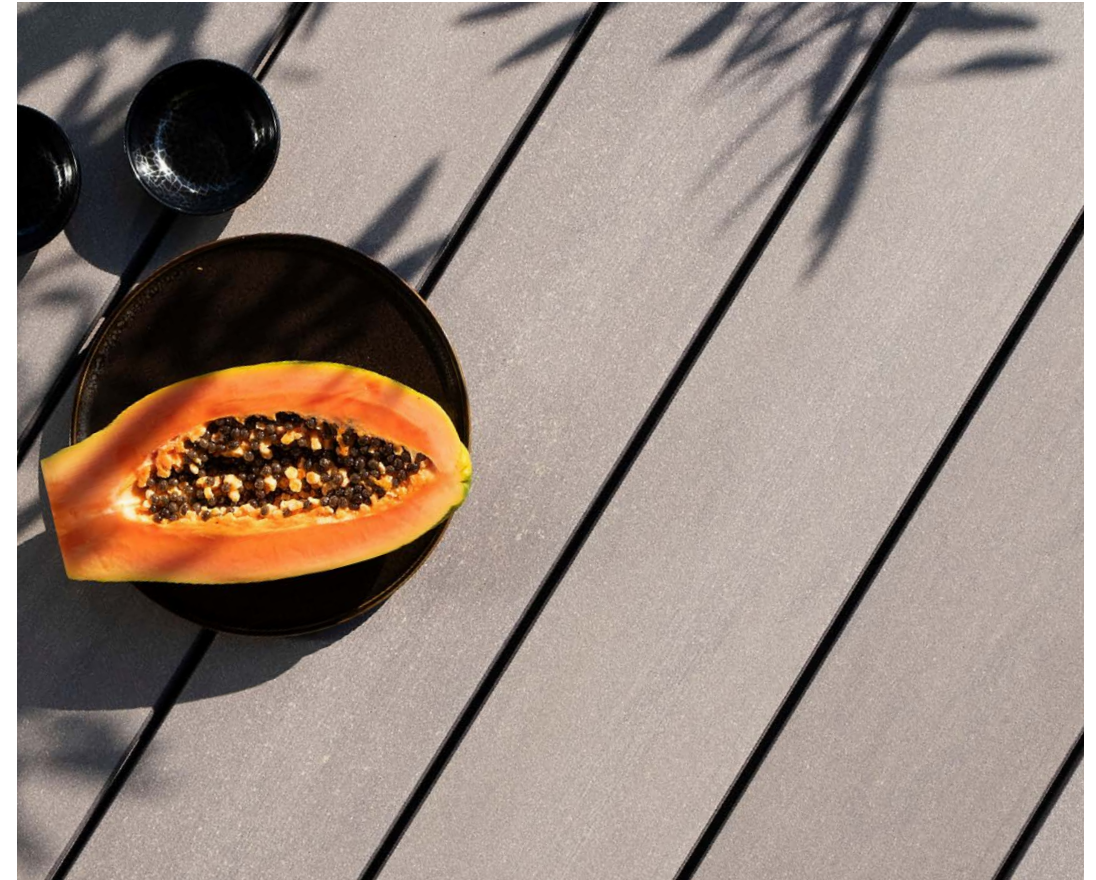

approx. 13,8 cm wide

COLOURS one wide

approx. 18 cm wide

Surface design

Smooth [apart from the >COLOURS grand<, which is slightly grooved]

Screw connection

Side groove for screw-free installation by means of clip, alternatively can be screwed from above