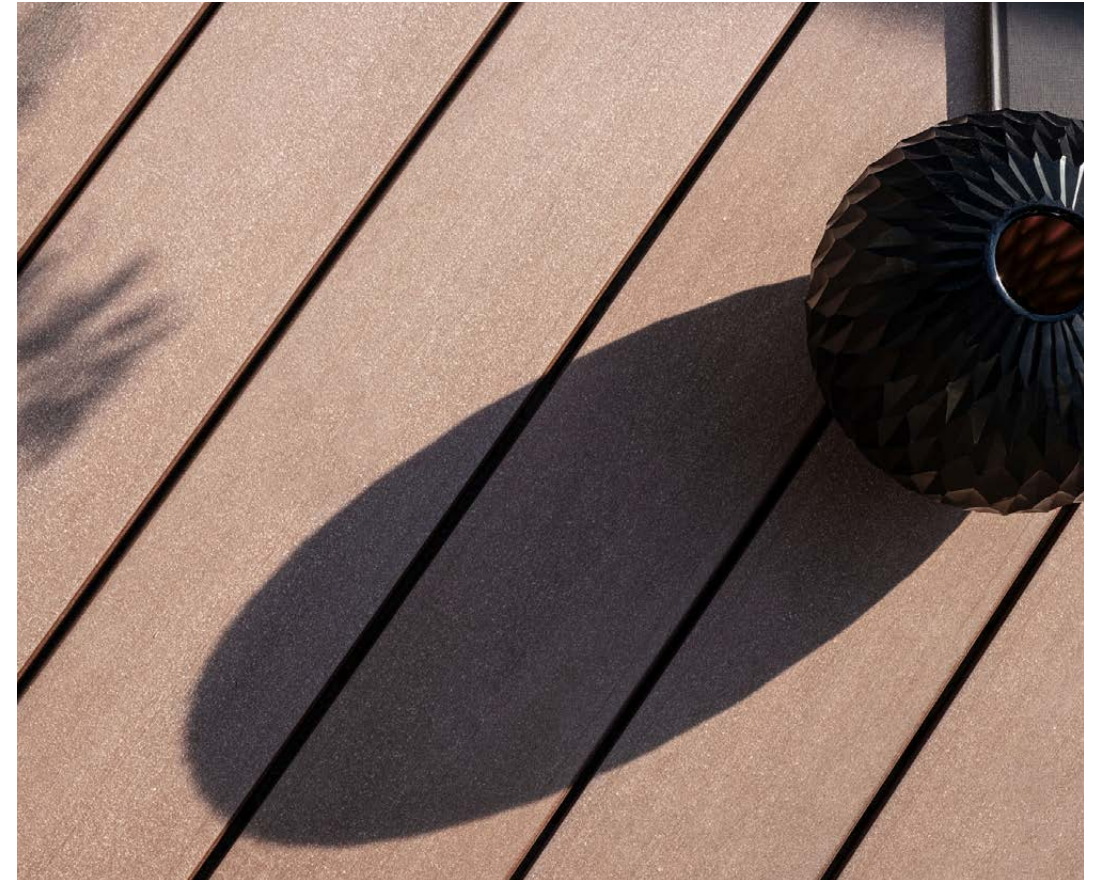

COLOURS one
siena plain
No. st962

W / H / L [approx.]
13,8 cm / 2,3 cm / 400 & 600 cm

COLOURS one wide
siena plain
No. st362

W / H / L [approx.]
18 cm / 2,3 cm / 400 cm

COLOURS one
macao plain
No. st965

W / H / L [approx.]
13,8 cm / 2,3 cm / 400 & 600 cm

COLOURS one wide
macao plain
No. st365

W / H / L [approx.]
18 cm / 2,3 cm / 400 cm