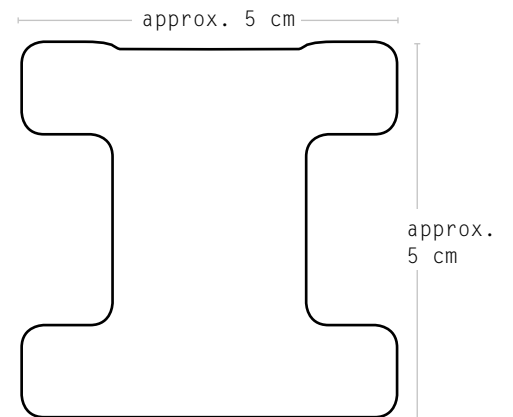

COLOURS one wide profile sketch

COLOURS one + COLOURS grand profile sketch

COLOURS bali profile sketch

CONSTRUCT profile sketch substructure

THE PROFILE

The top and bottom of the WPC solid planks are finely ribbed; the top side is matte and finely brushed. The Premium Design planks are coloured throughout.

Please pay consideration to the notes on production-related deviations of the dimensions in our product overview.