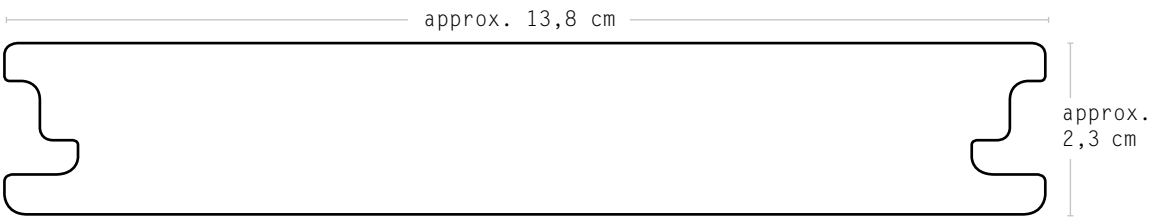

COLOURS one wide profile sketch

COLOURS one + COLOURS grand profile sketch

COLOURS bali profile sketch

CONSTRUCT profile sketch substructure

THE PROFILE

The top and bottom of the WPC solid planks are finely ribbed; the top side is matte and finely brushed. The Premium Design planks are coloured throughout.

Please pay consideration to the notes on production-related deviations of the dimensions in our product overview.