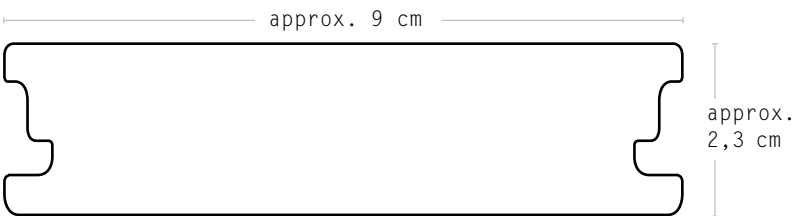

COLOURS one wide profile sketch

COLOURS one + COLOURS grand profile sketch

COLOURS bali profile sketch

CONSTRUCT profile sketch substructure

THE PROFILE

The top and bottom of the WPC solid planks are finely ribbed; the top side is matte and finely brushed. The Premium Design planks are coloured throughout.

Please pay consideration to the notes on production-related deviations of the dimensions in our product overview.