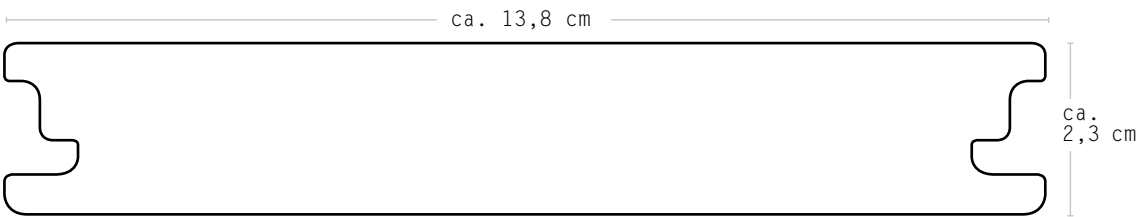

COLOURS one wide profile sketch

COLOURS one + COLOURS grand profile sketch

CONSTRUCT profile sketch substructure

THE PROFILE

The top and bottom of the WPC solid planks are finely ribbed; the top side is matte and finely brushed. The Premium Design planks are coloured throughout.

Please pay consideration to the notes on production-related deviations of the dimensions in our product overview.