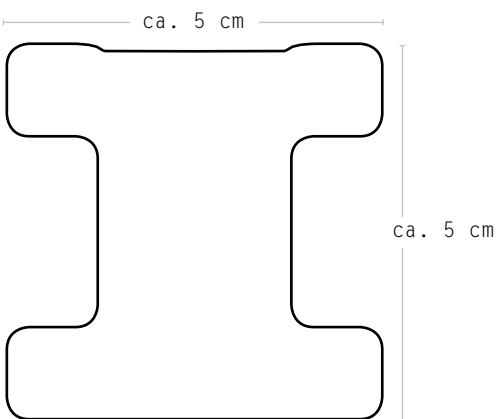

COLOURS one wide profile sketch

COLOURS one + COLOURS grand profile sketch

CONSTRUCT profile sketch substructure

THE PROFILE

The top and bottom of the WPC solid planks are finely ribbed; the top side is matte and finely brushed. The Premium Design planks are coloured throughout.

Please pay consideration to the notes on production-related deviations of the dimensions in our product overview.