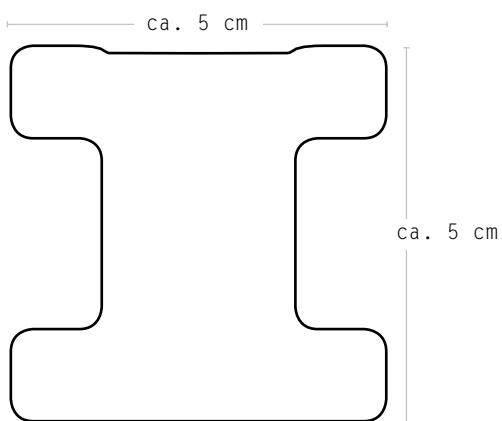

COLOURS one wide profile sketch

COLOURS one profile sketch

CONSTRUCT profile sketch substructure

THE PROFILE

The top and bottom of the WPC solid planks are finely ribbed; the top side is matte and finely brushed. The Premium Design planks are coloured throughout.

Please pay consideration to the notes on production-related deviations of the dimensions in our product overview.