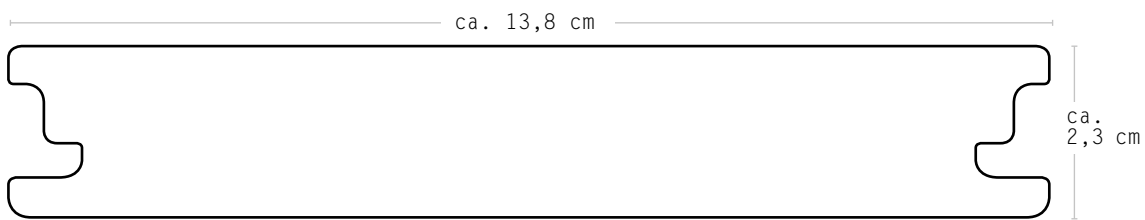

COLOURS one wide profile sketch

COLOURS one profile sketch

CONSTRUCT profile sketch substructure

THE PROFILE

The top and bottom of the WPC solid planks are finely ribbed; the top side is matte and finely brushed. The Premium Design planks are coloured throughout.

Please pay consideration to the notes on production-related deviations of the dimensions in our product overview.